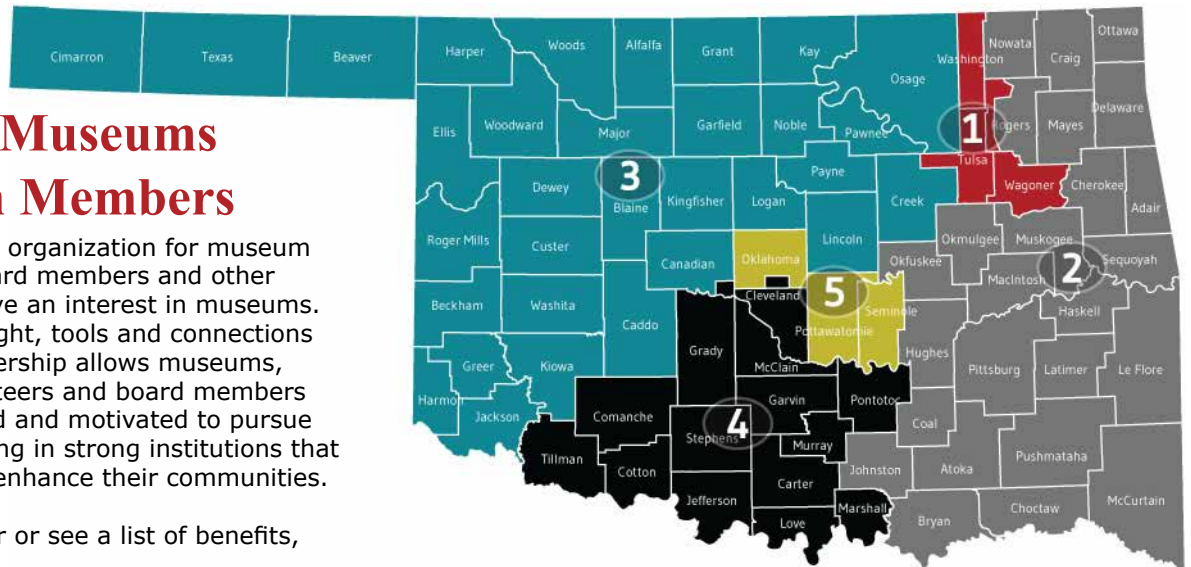

- Mary Jo Sartain, Tulsa
- Diane Shen, Tulsa
- Pattie Shipp, Bartlesville
- Andrew Skeeter, Tulsa
- Rhonda Starr, Bartlesville
- Gordon Stewart, Tulsa
- Scott Stulen, Tulsa
- Michelle Swaney, Bartlesville
- Ian Swart, Tulsa
- Bart Taylor, Tulsa
- The Museum Broken Arrow,
- The Sherwin Miller Museum of Jewish Art
- Shiloh Thurman, Bartlesville
- Kathleen Triebel, Bartlesville
- Tulsa Air and Space Museum & Planetarium
- Tulsa Children’s Museum
- Tulsa Fire Museum
- Tulsa Historical Society & Museum
- Raymond Vandiver, Tulsa
- Bill White, Tulsa
- Catherine Whitney, Tulsa
- Angie Williams, Broken Arrow
- Rebekah Wood, Broken Arrow
- Britni Worley, Tulsa
- Sarah Wright, Tulsa
- Lacey Wulfers, Tulsa

OMA District 2

- Dorothy Amphlett, Miami
- Roger Bell, Muskogee
- Cydnie Blalock, Tishomingo
- Jordan Boyd, Miami
- Mike Branen, Oologah
- Edwina Busby, Miami
- Alma Carvel, Tishomingo
- Amelia Chamberlain, Grove
- Chuck Chestnut, Miami
- Chickasaw Nation Museums and Historic Sites
- Johnny Childress, Muskogee