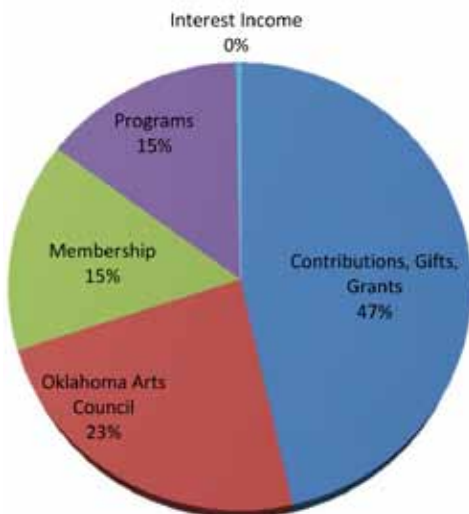

Certificate of Recognition

Benjamin Whitney, Fred Jones Jr. Museum of Art
Nina Hager, Edmond Historical Society & Museum
Mike Smith, Chisholm Trail Heritage Center Association
Beutler Family, Old Town Museum Complex Board of Elk City
Mr. Lynn Shackelford, Oklahoma History Center

Laura McDonagh Streich Award for Service to the Profession

Jim L. Goss

Interpretive Exhibit

$100,000-$499,999—Bound to Please: A History of Corsets, Oklahoma Territorial Museum
$500,000 and over—Warrior Spirits: Indigenous Arts From Papua New Guinea, Sam Noble Oklahoma Museum of Natural History

Newsletter

$0-$24,999—Depot Chronicles Newsletter, Osage County Historical Society Museum
$500,000 and over—Spring 2012 Newsletter, Sam Noble Oklahoma Museum of Natural History

Outreach or Education Program

$500,000 and over—Third Thursdays, Philbrook Museum of Art

Promotional Piece

$500,000 and over—Press Kit, Comanche National Museum and Cultural Center

Publication

$500,000 and over—The Eugene B. Adkins Collection: Selected Works, Fred Jones Jr. Museum of Art and Philbrook Museum of Art

Website/Technology

$500,000 and over—Buffalo Kill Using a Weapon Interactive, Comanche National Museum and Cultural Center

OMA Presidential Award

Chris Rick, Mabee-Gerrer Museum of Art, Board of Trustees

Financials for the Year Ending June 30, 2013

Revenues